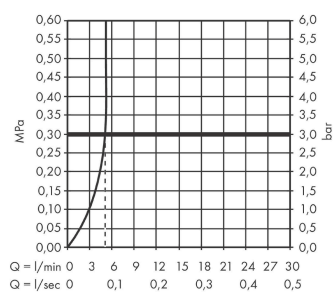

Vernis Shape

Single lever basin mixer for concealed installation wall-mounted with spout 20,7 cm

Surfaces: **Chrome** Article Number: **71578000**

Description

product features

- projection 207 mm
- spray type: normal spray
- maximum flow rate at 3 bar: 5 l/min
- ceramic cartridge
- suitable for continuous flow water heaters
- connection type: basic set
- connection dimension: DN15
- handle can be positioned on the right or left, depends on the basic set installation

Technology

Product image

Scale drawing

Flowchart

Vernis Shape

Single lever basin mixer for concealed installation wall-mounted with spout 20,7 cm

Surfaces: **Chrome** Article Number: **71578000**

Exploded Drawing

Year of production: >06/21

Vernis Shape**Single lever basin mixer for concealed installation wall-mounted with spout 20,7 cm**Surfaces: **Chrome** Article Number: **71578000****Spare part list**

Year of production: >06/21