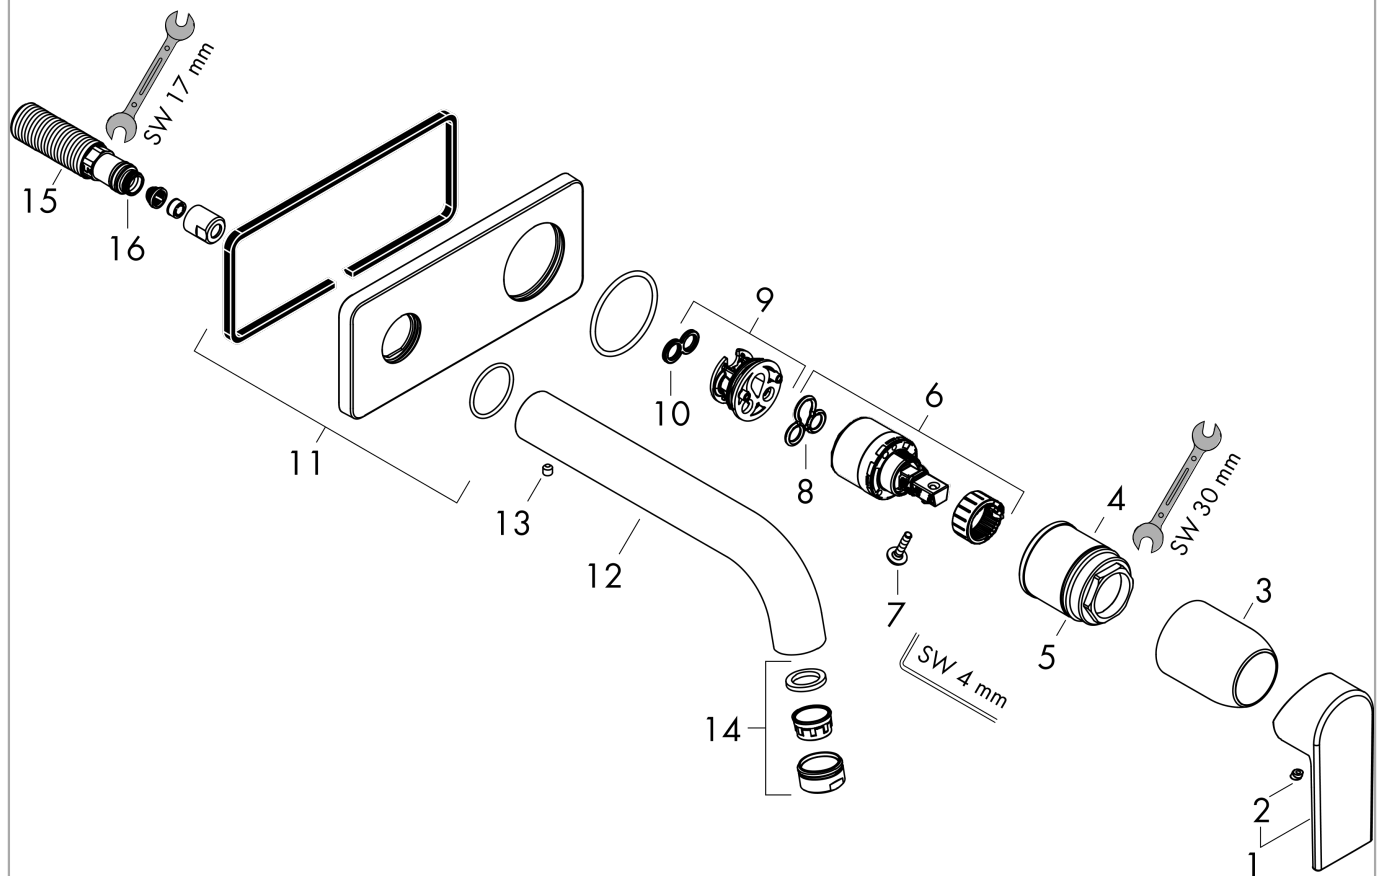

Vernis Shape

Single lever basin mixer for concealed installation wall-mounted with spout 20,7 cm

Surfaces: **Chrome** Article Number: **71578000**

Description

product features

- projection 207 mm
- spray type: normal spray
- maximum flow rate at 3 bar: 5 l/min
- ceramic cartridge
- suitable for continuous flow water heaters
- connection type: basic set
- connection dimension: DN15
- handle can be positioned on the right or left, depends on the basic set installation

Technology

Product image

Scale drawing

Flowchart

Vernis Shape

Single lever basin mixer for concealed installation wall-mounted with spout 20,7 cm

Surfaces: **Chrome** Article Number: **71578000**

Exploded Drawing

Year of production: >06/21

Vernis Shape**Single lever basin mixer for concealed installation wall-mounted with spout 20,7 cm**Surfaces: **Chrome** Article Number: **71578000****Spare part list**

Year of production: >06/21

Pos.	Description	Article Number	Price	PU
1	handle	93712000	-	1
2	screw cover	96338000	-	1
3	sleeve	98790000	-	1
4	nut	95622000	-	1
5	O-ring 39x1,5	98400000	-	1
6	cartridge, assy	92730000	-	1
7	locking screw for handle	95140000	-	1
8	seal	95008000	-	1
9	adapter for cartridge	95779000	-	1
10	O-ring 26x2	98147000	-	1
11	escutcheon	93713000	-	1
12	spout cpl.	93710000	-	1
13	hollow set screw M5x5	98446000	-	1
14	aerator M24x1	92254000	-	1
15	connecting thread G½	93771000	-	1
16	O-ring 13x2	98128000	-	1
a	base body	13622180	-	1
b	waste	50001000	-	1
c	extension set 25 mm for 13622180	31971000	-	1