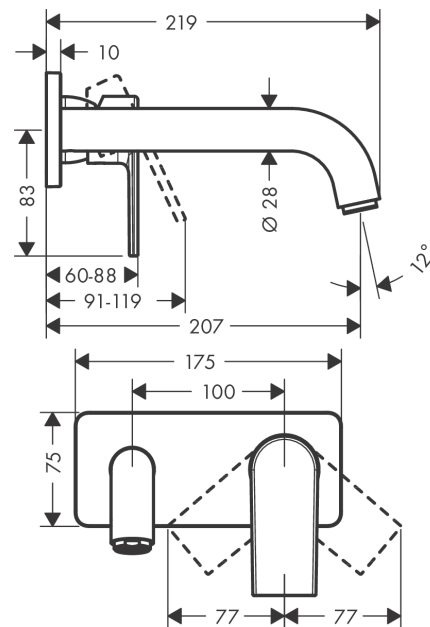

Vernis Shape

Single lever basin mixer for concealed installation wall-mounted with spout 20,7 cm

Surfaces: **Chrome** Article Number: **71578000**

Description

product features

- projection 207 mm
- spray type: normal spray
- maximum flow rate at 3 bar: 5 l/min
- ceramic cartridge
- suitable for continuous flow water heaters
- connection type: basic set
- connection dimension: DN15
- handle can be positioned on the right or left, depends on the basic set installation

Technology

Product image

Scale drawing

Flowchart

Vernis Shape

Single lever basin mixer for concealed installation wall-mounted with spout 20,7 cm

Surfaces: **Chrome** Article Number: **71578000**

Exploded Drawing

Year of production: >06/21

Vernis Shape**Single lever basin mixer for concealed installation wall-mounted with spout 20,7 cm**Surfaces: **Chrome** Article Number: **71578000****Spare part list**

Year of production: >06/21

Pos.	Description	Article Number	Price	PU
1	handle	93712000	-	1
2	screw cover	96338000	-	1
3	sleeve	98790000	-	1
4	nut	95622000	-	1
5	O-ring 39x1,5	98400000	-	1
6	cartridge, assy	92730000	-	1
7	locking screw for handle	95140000	-	1
8	seal	95008000	-	1
9	adapter for cartridge	95779000	-	1
10	O-ring 26x2	98147000	-	1
11	escutcheon	93713000	-	1
12	spout cpl.	93710000	-	1
13	hollow set screw M5x5	98446000	-	1
14	aerator M24x1	92254000	-	1
15	connecting thread G½	93771000	-	1
16	O-ring 13x2	98128000	-	1
a	base body	13622180	-	1
b	waste	50001000	-	1
c	extension set 25 mm for 13622180	31971000	-	1